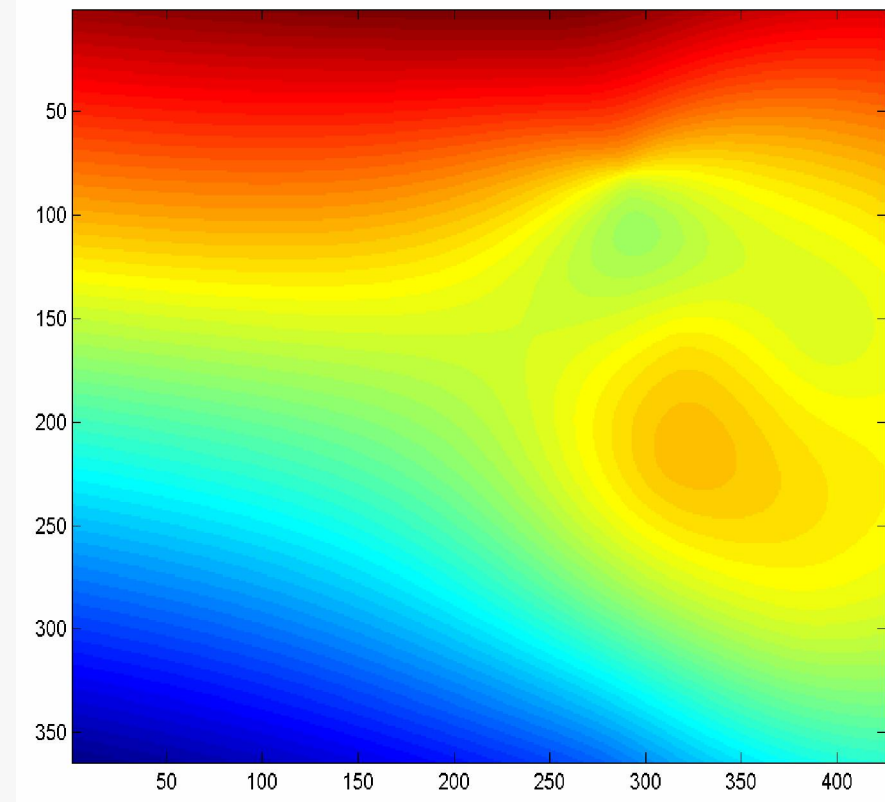

big result for Elastography

BEFORE

Now working on integration into Usimag Tool

Elastography

TPS – *ongoing adjustment with new Usimag Tools for landmarks*

B Spline – ahead
timeline

Optical Flow – postponed due to MULTIMODALITY
stuff