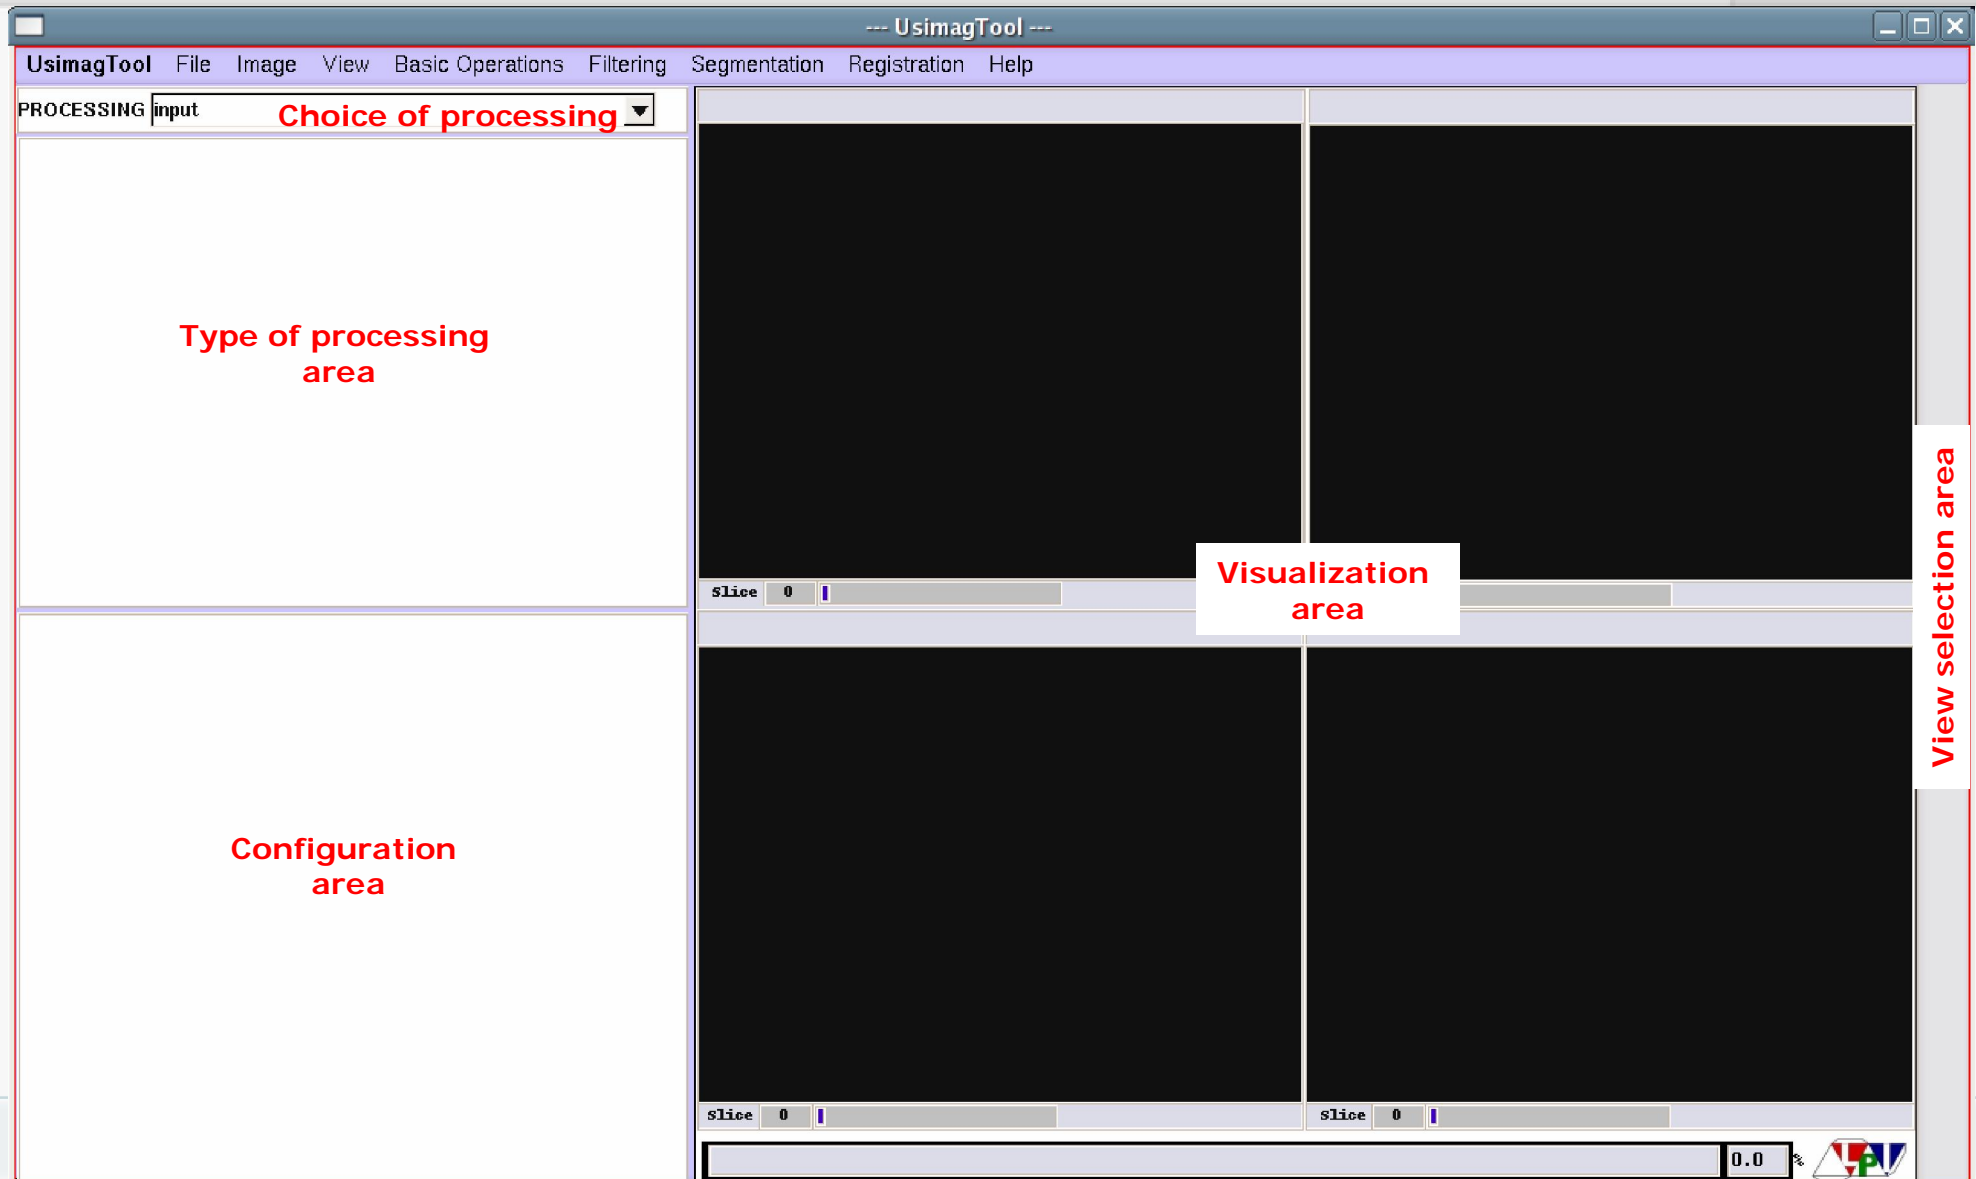

USIMAGTool

eNTERFACE '07

The SIMILAR NoE
Summer Workshop
on Multimodal Interfaces

Usimag and usability

- § Main objective: simplify the manipulation of points of interest and landmarks

- § Approach based on usability standards
 - Usable and stable GUI for segmentation (during eNTERFACE)
 - From monomodal to multimodal application (future work)

Segmentation GUI

Segmentation GUI

Segmentation GUI

Graphic user interface evolution

Segmentation

Knn segmentation

Filtering

New filters added

Navigation on volumes

ú Intended use:

- 1 • Tilt angles (roll & pitch) and keypad to control 3D cursor navigation and zoom level, respectively.
 - 2 • Buttons can replace keyboard.
 - 3 • LEDs might show different user modes.
- It can “rumble” and beep on errors.