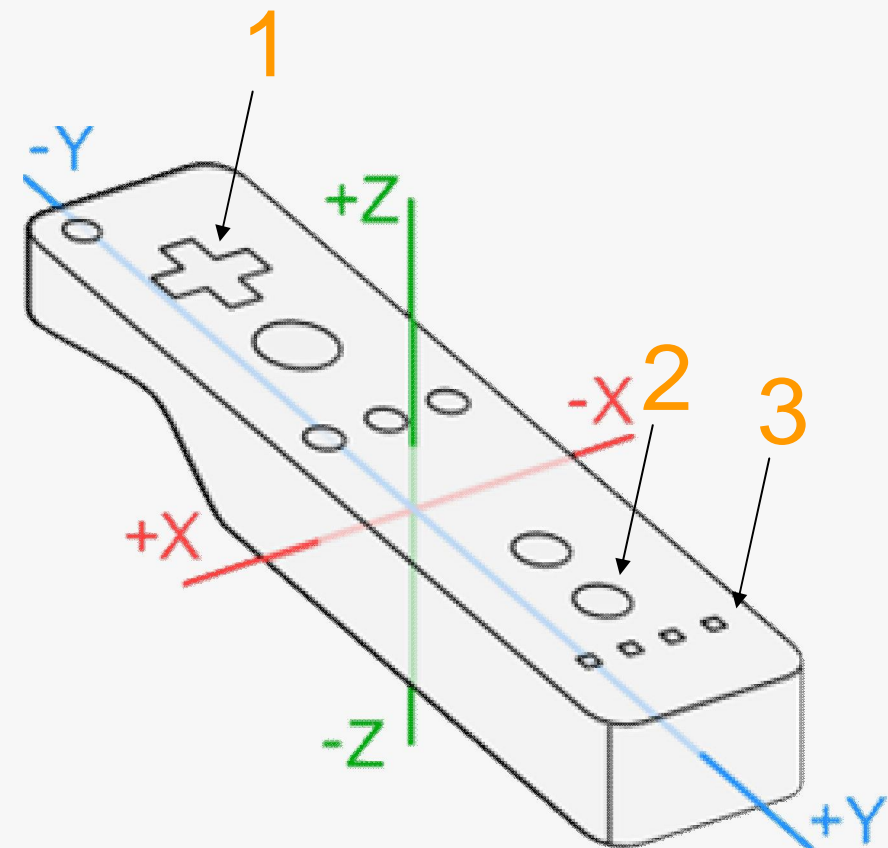

Long term view

Being cool...

§ Preliminary Wiimote integration

- ú *Wiimote* is a wireless input device. It has a 3-axis accelerometer and 11 buttons.
- ú Customized *Wiiuse* library (www.wiiuse.net)
- ú Written in C. Ment to be portable between Linux and Windows.
- ú Capable of capturing button press events, motion sensing, and will include support for IR pointing.

Navigation on volumes

ú Intended use:

- 1 • Tilt angles (roll & pitch) and keypad to control 3D cursor navigation and zoom level, respectively.
 - 2 • Buttons can replace keyboard.
 - 3 • LEDs might show different user modes.
- It can “rumble” and beep on errors.