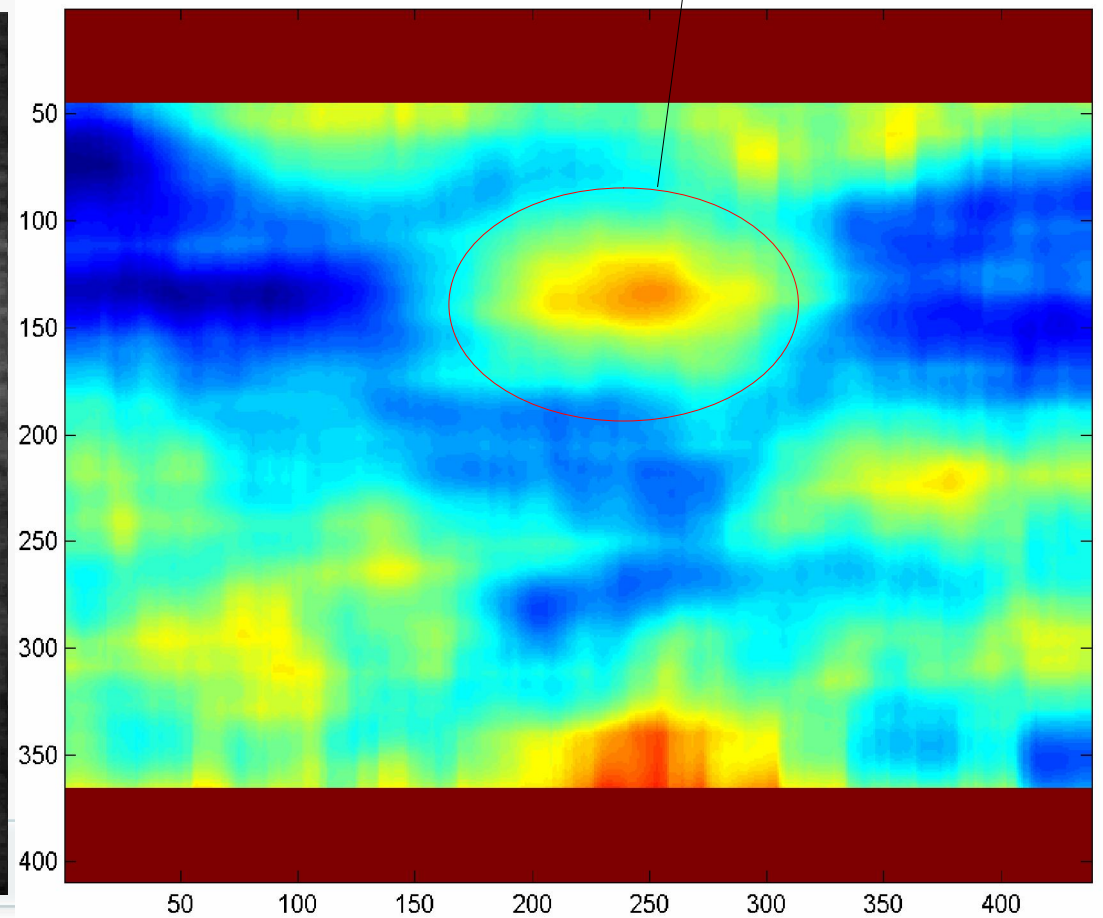

Elastography

Corresponding elastogram for Demons

Input US B-mode Image
Pos

Stiffer Inclusion Detected!!!