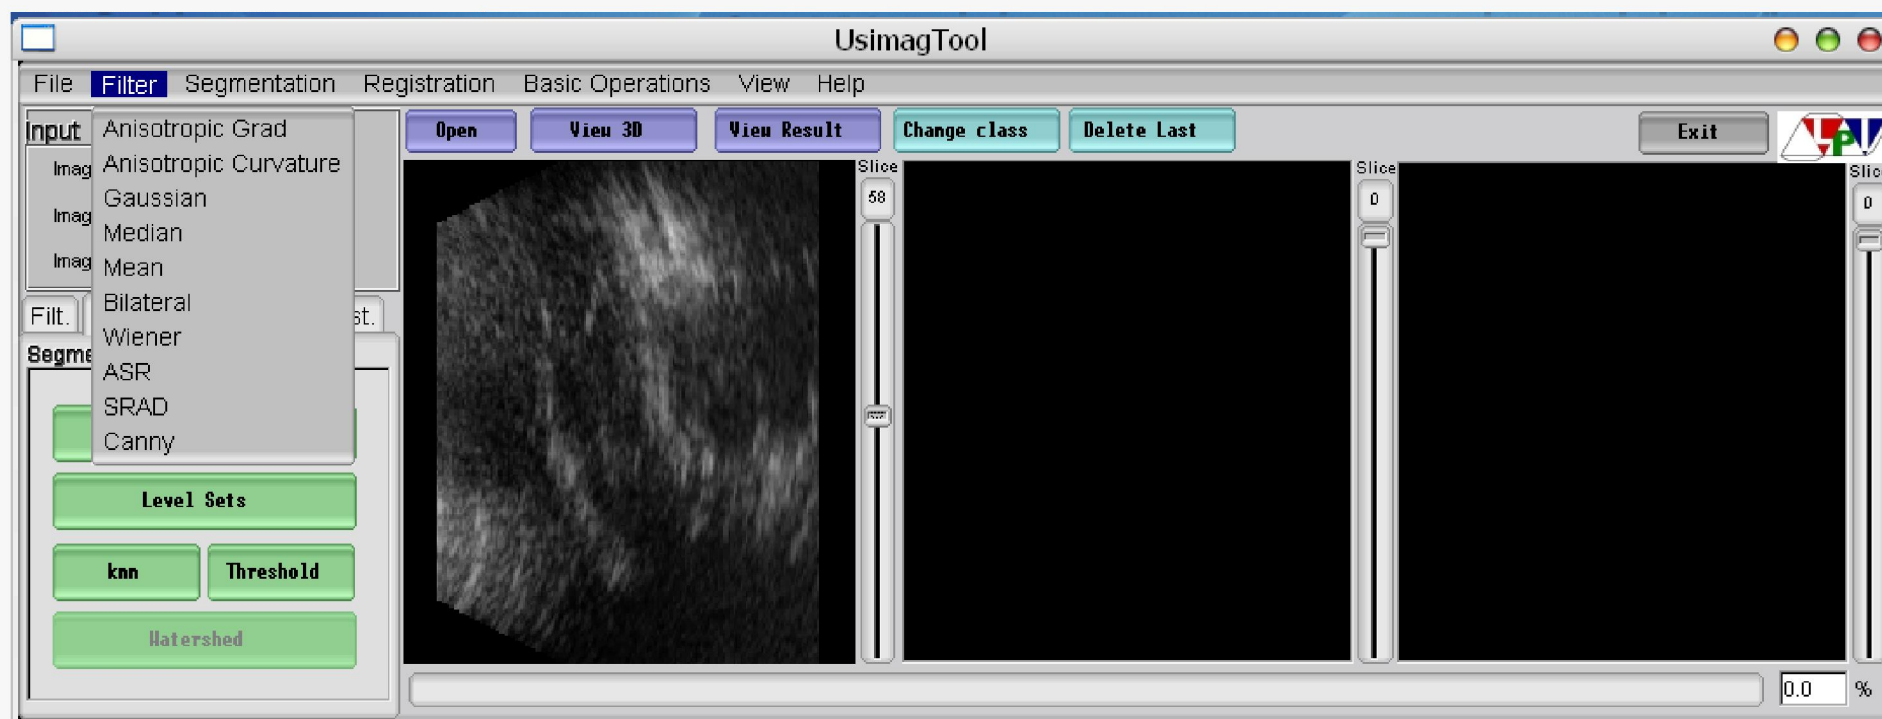

USIMAGTool

eNTERFACE '07

The SIMILAR NoE
Summer Workshop
on Multimodal Interfaces

Usimag and usability

- § Main objective: simplify the manipulation of points of interest and landmarks

- § Approach based on usability standards
 - Usable and stable GUI for segmentation (during eNTERFACE)
 - From monomodal to multimodal application (future work)

Segmentation GUI

Segmentation GUI

Segmentation GUI

Graphic user interface evolution

Segmentation

Knn segmentation

Filtering

New filters added

Navigation on volumes

ú Intended use:

- 1 • Tilt angles (roll & pitch) and keypad to control 3D cursor navigation and zoom level, respectively.
 - 2 • Buttons can replace keyboard.
 - 3 • LEDs might show different user modes.
- It can “rumble” and beep on errors.