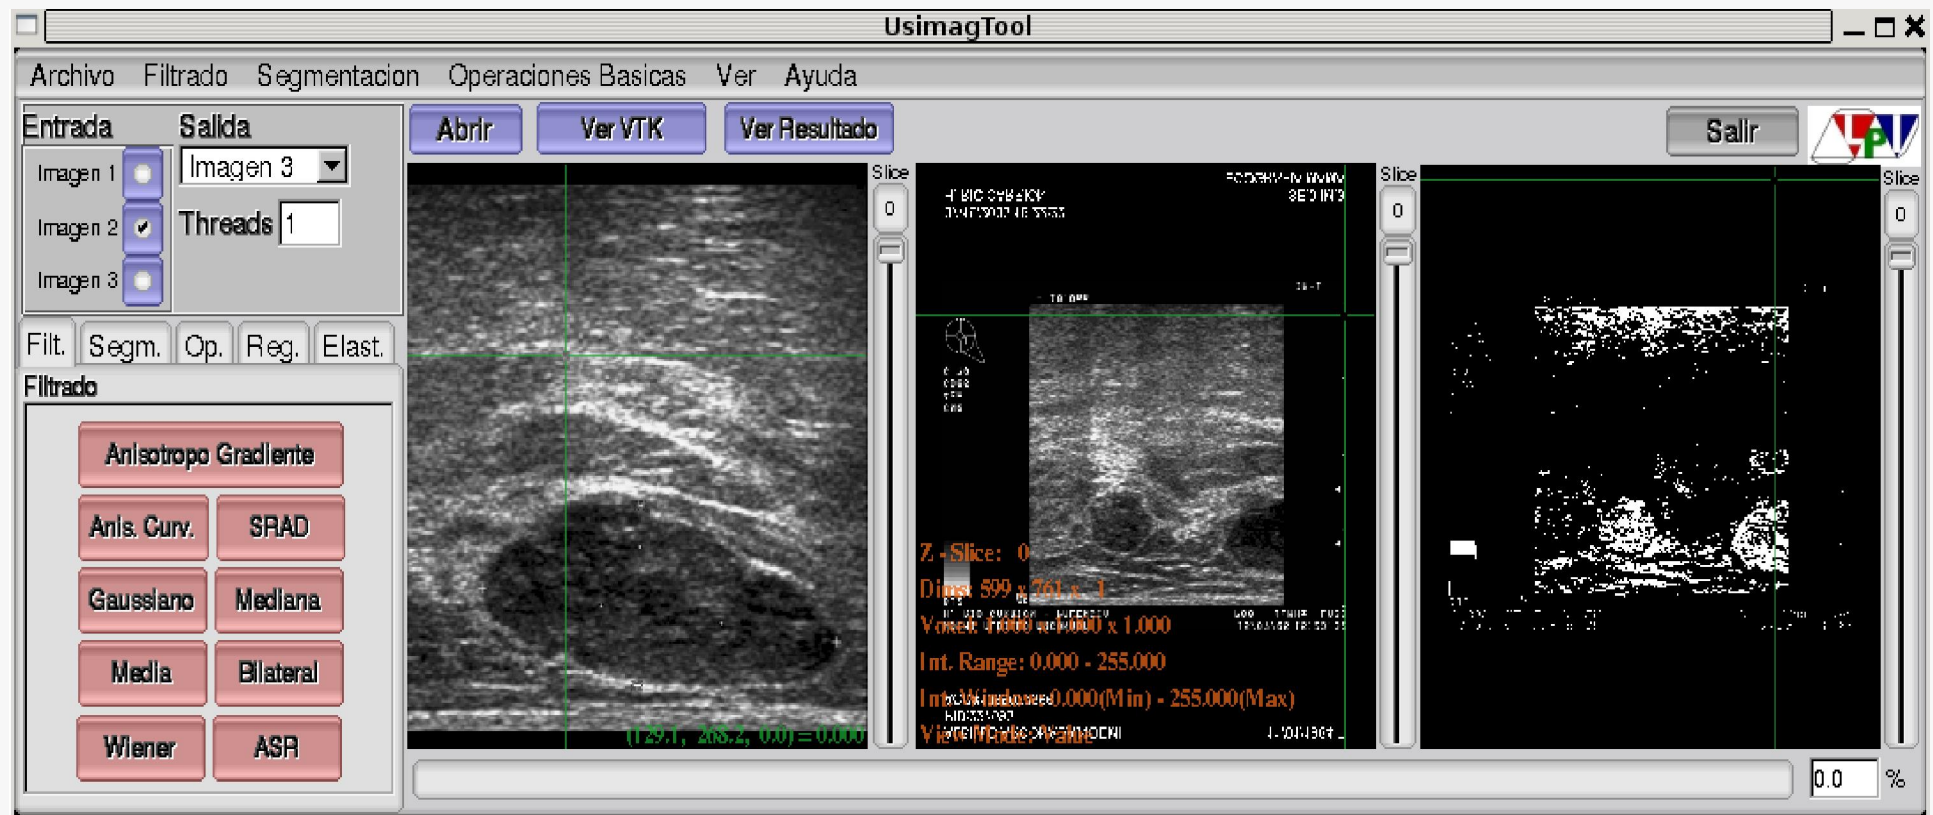

Project 9 Midterm Report

USIMAGTool: UltraSound IMAGIng Software

*UsimagTool: A Software for Real-time
Elastography and Tensorial Elastography*

Project Overview

§ What have we done these two weeks?

Hard Working!

USIMAGTool

eNTERFACE '07

The SIMILAR NoE
Summer Workshop
on Multimodal Interfaces

Usimag and usability

- § Main objective: simplify the manipulation of points of interest and landmarks

- § Approach based on usability standards
 - Usable and stable GUI for segmentation (during eNTERFACE)
 - From monomodal to multimodal application (future work)

Segmentation GUI

Segmentation GUI

Segmentation GUI

Graphic user interface evolution

Segmentation

Knn segmentation

Filtering

New filters added

Navigation on volumes

ú Intended use:

- 1 • Tilt angles (roll & pitch) and keypad to control 3D cursor navigation and zoom level, respectively.
 - 2 • Buttons can replace keyboard.
 - 3 • LEDs might show different user modes.
- It can “rumble” and beep on errors.