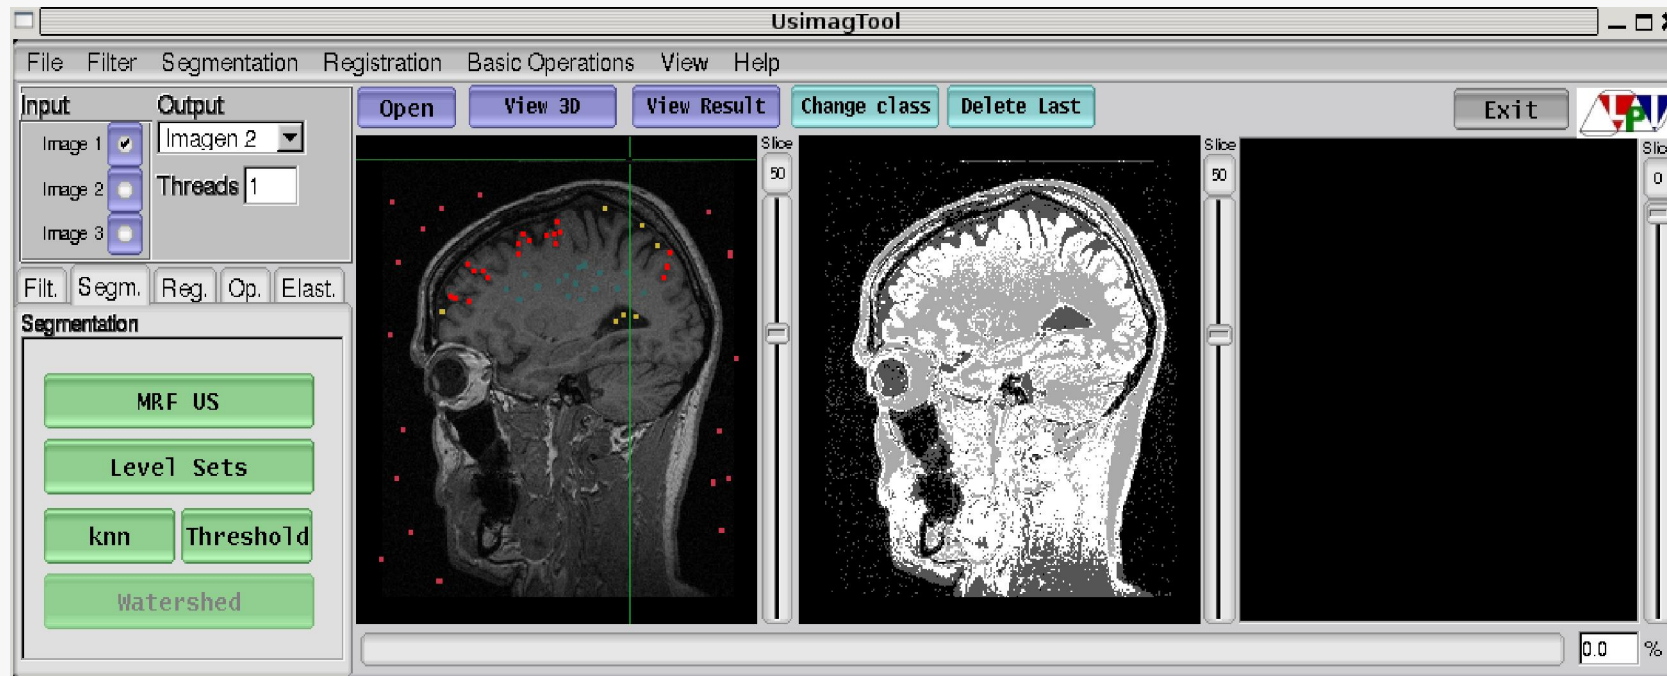

USIMAGTool

eNTERFACE '07

The SIMILAR NoE
Summer Workshop
on Multimodal Interfaces

Usimag and usability

- § Main objective: simplify the manipulation of points of interest and landmarks

- § Approach based on usability standards
 - Usable and stable GUI for segmentation (during eNTERFACE)
 - From monomodal to multimodal application (future work)

Segmentation GUI

Segmentation GUI

Segmentation GUI

Graphic user interface evolution

Segmentation

Knn segmentation

Filtering

New filters added

Navigation on volumes

ú Intended use:

- 1 • Tilt angles (roll & pitch) and keypad to control 3D cursor navigation and zoom level, respectively.
 - 2 • Buttons can replace keyboard.
 - 3 • LEDs might show different user modes.
- It can “rumble” and beep on errors.