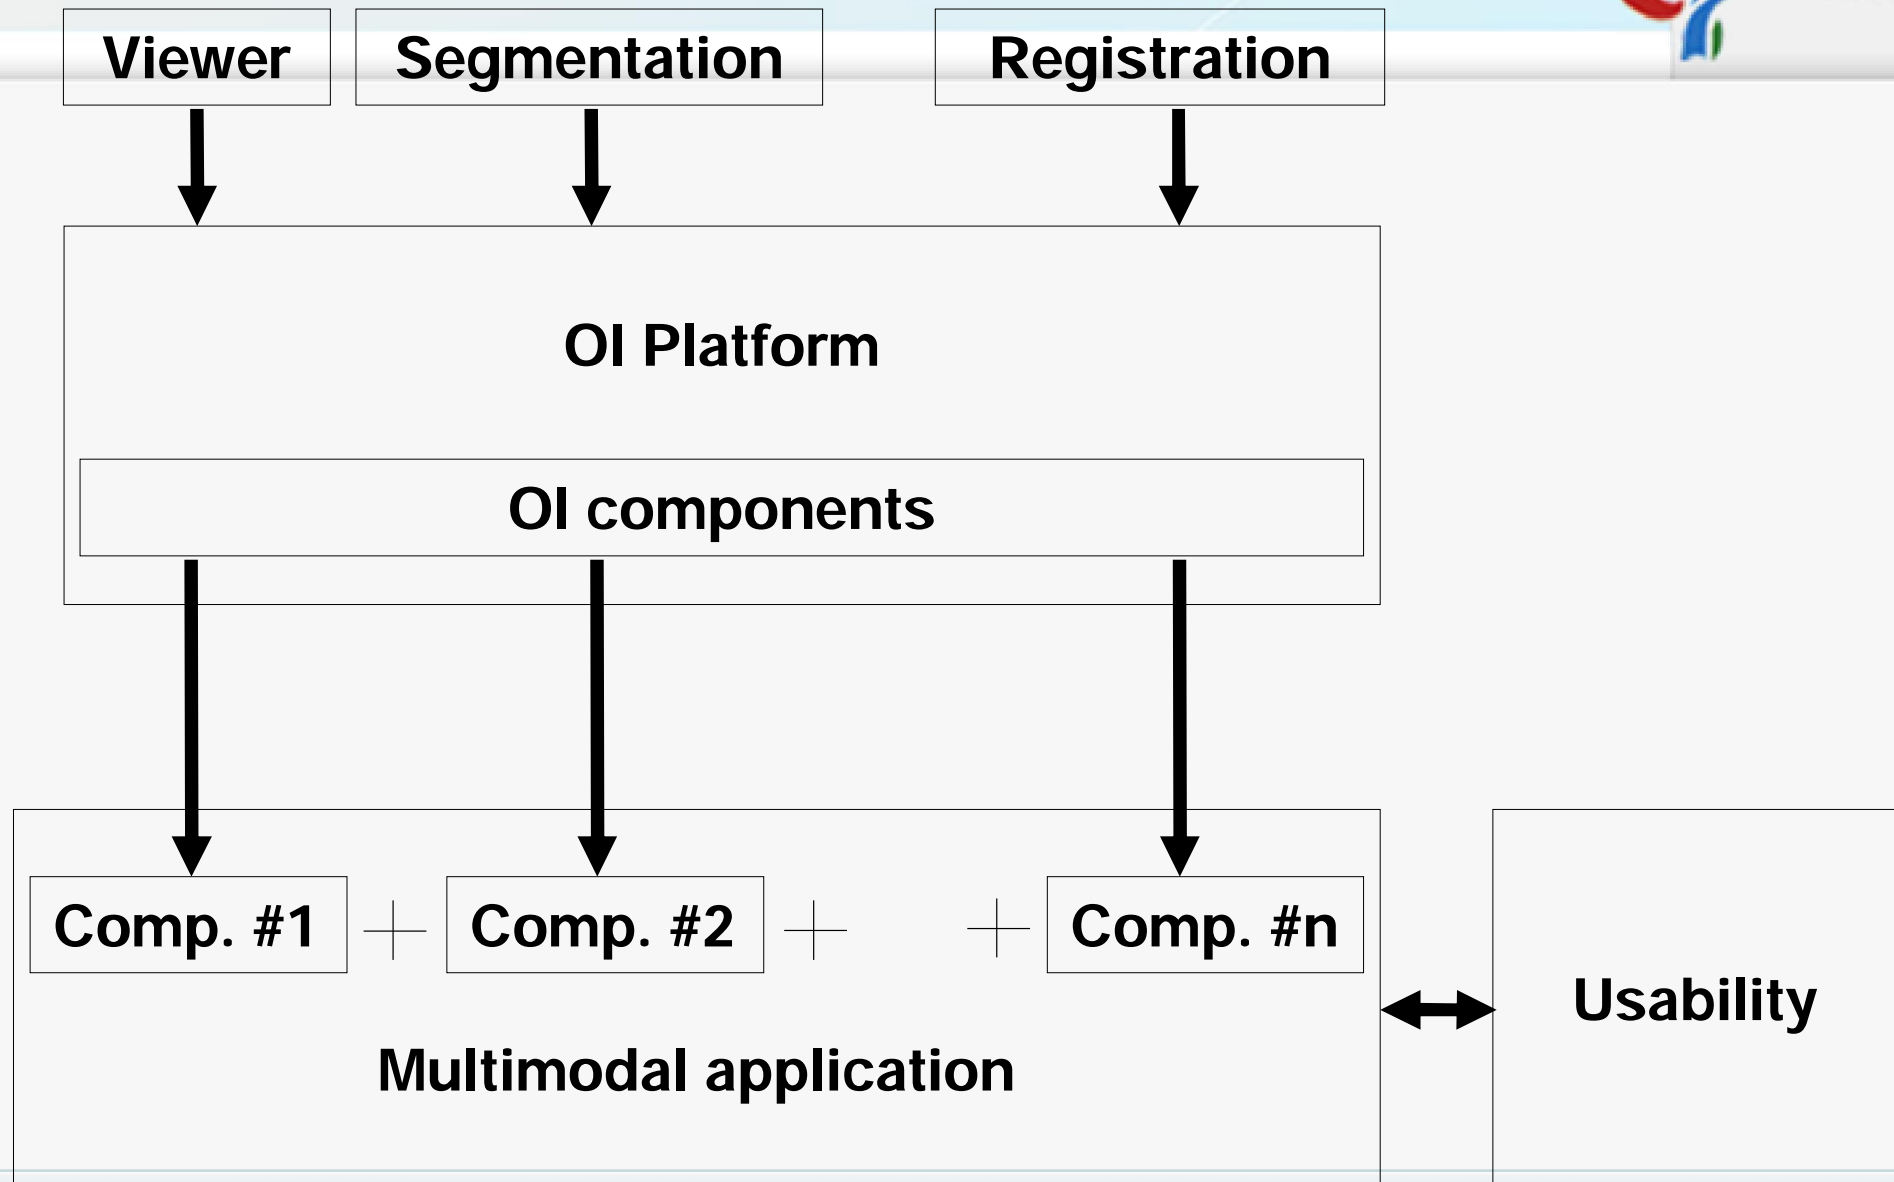

USIMAGTool

eNTERFACE '07

The SIMILAR NoE
Summer Workshop
on Multimodal Interfaces

Usimag and usability

- § Main objective: simplify the manipulation of points of interest and landmarks

- § Approach based on usability standards
 - Usable and stable GUI for segmentation (during eNTERFACE)
 - From monomodal to multimodal application (future work)

big result for Elastography

BEFORE

Now working on integration into Usimag Tool

Elastography

TPS – *ongoing adjustment with new Usimag Tools for landmarks*

B Spline – ahead
timeline

Optical Flow – postponed due to MULTIMODALITY
stuff

Long term view

Being cool...

§ Preliminary Wiimote integration

- ú *Wiimote* is a wireless input device. It has a 3-axis accelerometer and 11 buttons.
- ú Customized *Wiiuse* library (www.wiiuse.net)
- ú Written in C. Ment to be portable between Linux and Windows.
- ú Capable of capturing button press events, motion sensing, and will include support for IR pointing.

Navigation on volumes

ú Intended use:

- 1 • Tilt angles (roll & pitch) and keypad to control 3D cursor navigation and zoom level, respectively.
 - 2 • Buttons can replace keyboard.
 - 3 • LEDs might show different user modes.
- It can “rumble” and beep on errors.